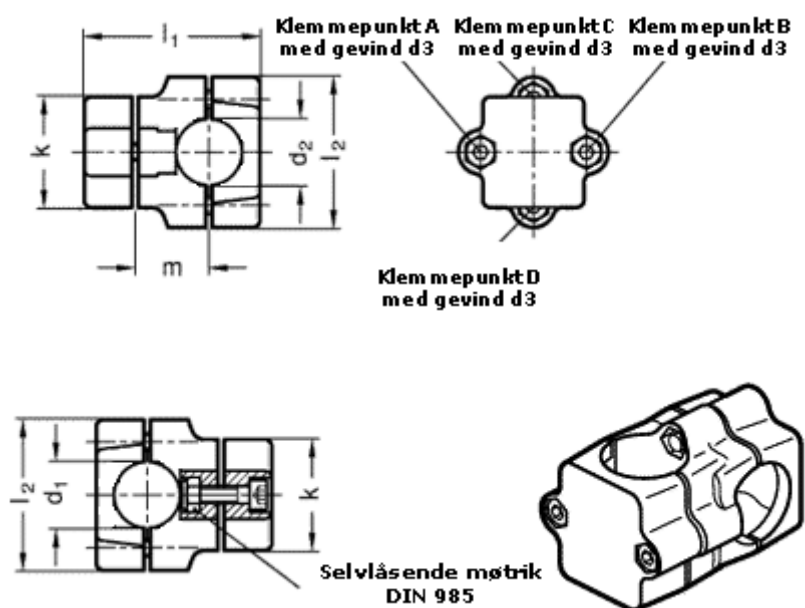

Article number: 20134B40B40762BL  
Description: E+G Two-way Connector  
GN134-B40-B40-76-2-BL

## Measures

Adjustable clamp lever = GN 911-M10-55 have to be ordred separately

d1	= 40
d2	= 40
d3	= M10
k	= 76
l1	= 125.0
l2	= 98
m	= 55.0